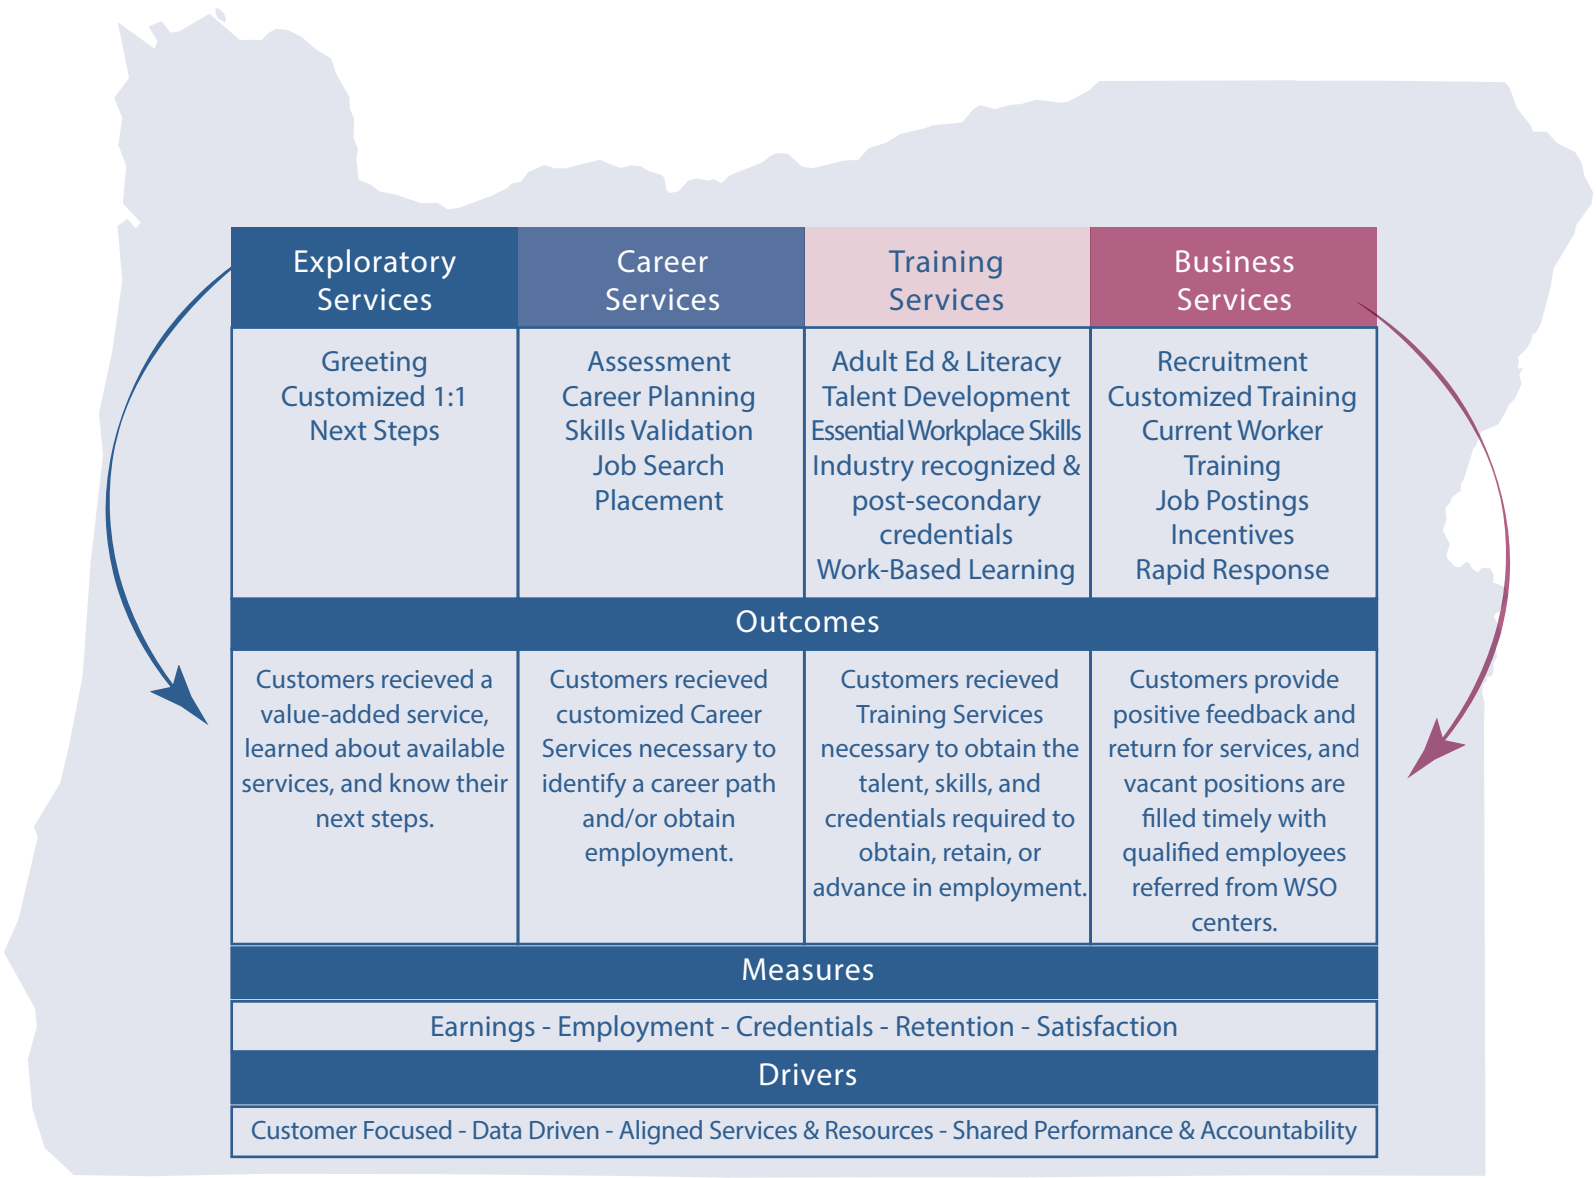

The Oregon Workforce Partnership is comprised of over 200 community leaders representing business, education, workforce and elected officials from Oregon's nine Local Workforce Development areas.

Created and distributed by:

**OREGON WORKFORCE**  
**PARTNERSHIP**

<b>INPUTS</b> Business & Worker Needs  Labor Market Condition & Predictions	<b>OUTPUTS</b> Skilled Organizations  Individual & Business Prosperity
--	---

The Oregon Workforce Partnership is comprised of over 200 community leaders representing business, education, workforce and elected officials from Oregon's nine Local Workforce Development areas.